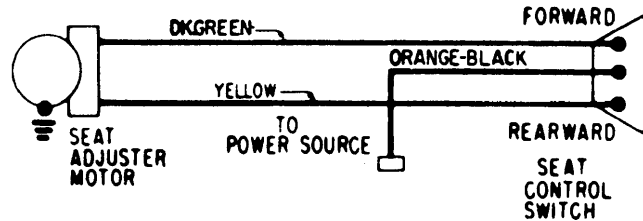

1975

Corvette

CORVETTE POWER WINDOW WIRING

GENERAL MOTORS HORN RELAY - BUZZER

**GENERAL MOTORS CHEVROLET
BUZZER WIRING DIAGRAM**

**GENERAL MOTORS
SIX-WAY POWER SEAT WIRING**

**GENERAL MOTORS
TWO-WAY POWER SEAT WIRING**