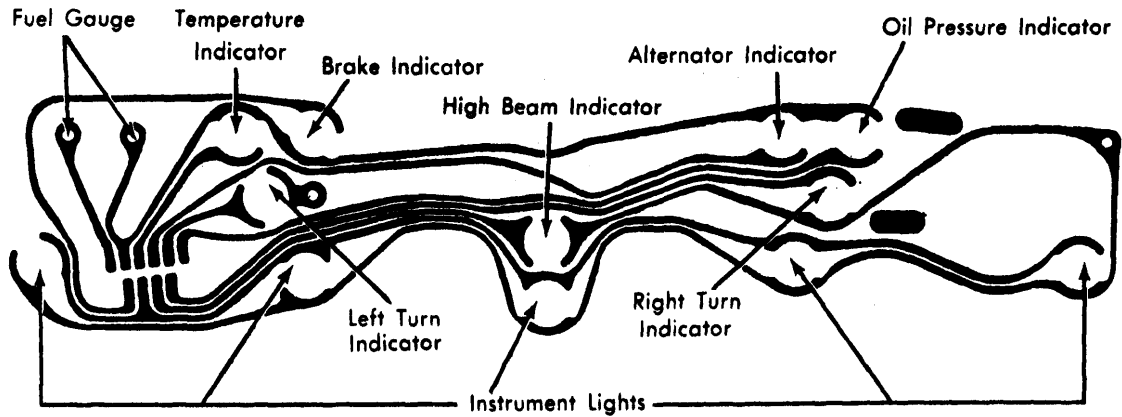

1975

Corvette

CORVETTE POWER WINDOW WIRING

GENERAL MOTORS HORN RELAY - BUZZER

**GENERAL MOTORS CHEVROLET
BUZZER WIRING DIAGRAM**

**GENERAL MOTORS
SIX-WAY POWER SEAT WIRING**

**GENERAL MOTORS
TWO-WAY POWER SEAT WIRING**