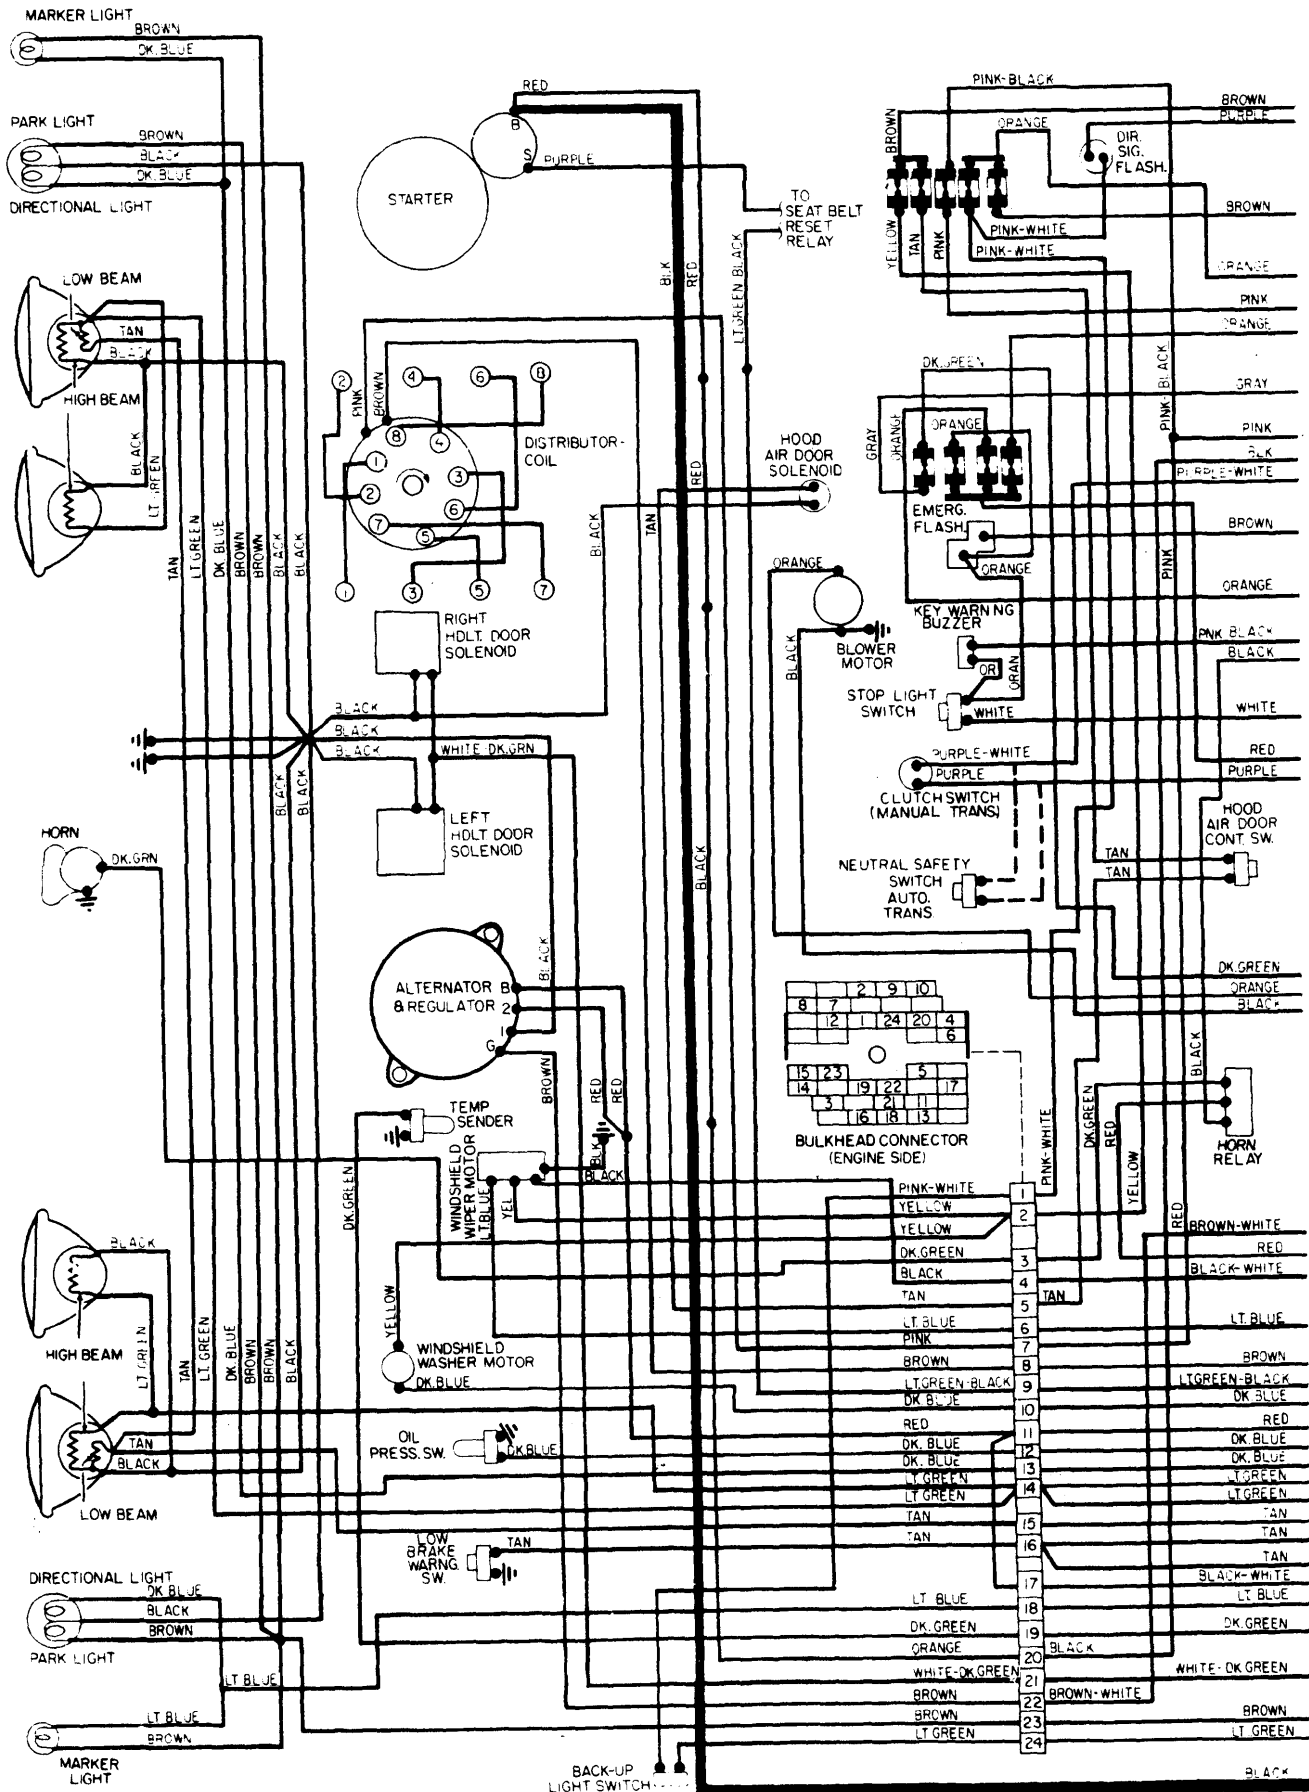

1975

Corvette

CORVETTE POWER WINDOW WIRING

GENERAL MOTORS HORN RELAY - BUZZER

**GENERAL MOTORS CHEVROLET
BUZZER WIRING DIAGRAM**

**GENERAL MOTORS
SIX-WAY POWER SEAT WIRING**

**GENERAL MOTORS
TWO-WAY POWER SEAT WIRING**