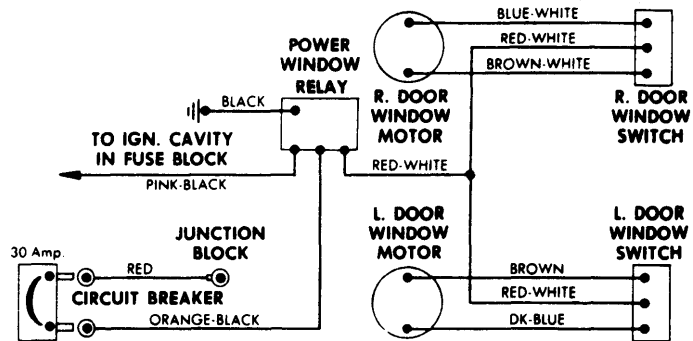

1975

Corvette

CORVETTE POWER WINDOW WIRING

GENERAL MOTORS HORN RELAY - BUZZER

**GENERAL MOTORS CHEVROLET
BUZZER WIRING DIAGRAM**

**GENERAL MOTORS
SIX-WAY POWER SEAT WIRING**

**GENERAL MOTORS
TWO-WAY POWER SEAT WIRING**