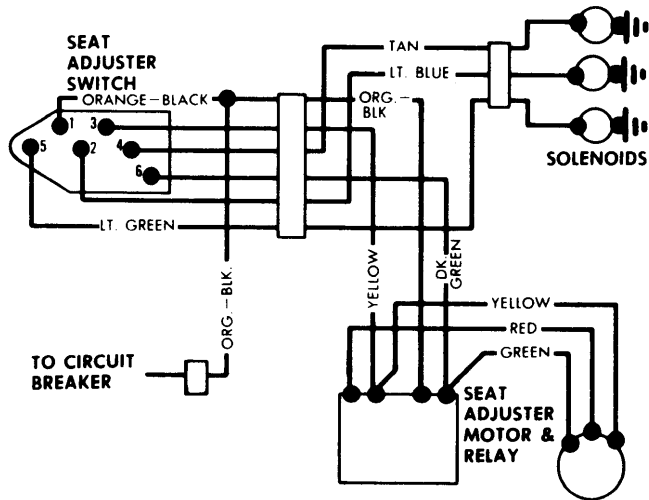

1975

Corvette

CORVETTE POWER WINDOW WIRING

GENERAL MOTORS HORN RELAY - BUZZER

**GENERAL MOTORS CHEVROLET
BUZZER WIRING DIAGRAM**

**GENERAL MOTORS
SIX-WAY POWER SEAT WIRING**

**GENERAL MOTORS
TWO-WAY POWER SEAT WIRING**